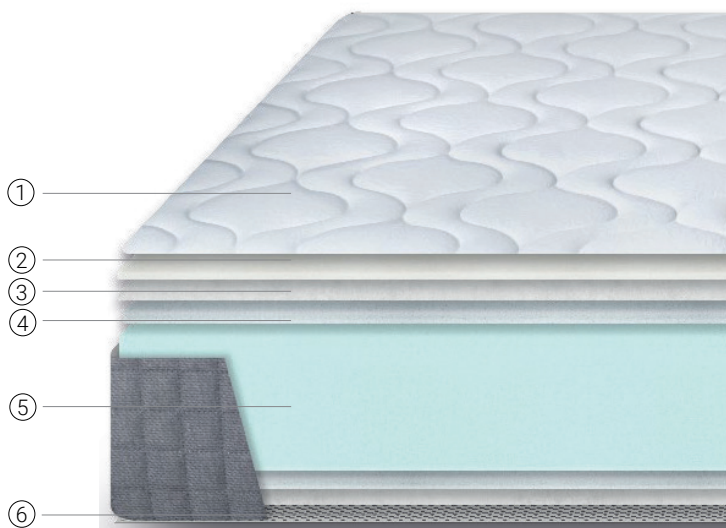

GENERAL MEASURES

* Dimensions in cm

TECHNICAL SPECIFICATIONS

Firmness

Thermal comfort

Visco

COMPOSITION

- ① Stretch fabric
Side A. Soft and breathable.
- ② Premium viscoelastic in the padding.
Side A. Ergonomics and comfort.
- ③ Hypoallergenic fibres in the padding.
Both sides. Improves air circulation.
- ④ Soft Exclusive in the quilts.
Both sides. Extra comfort.
- ⑤ Flexcel core.
High density. Ergonomic and durable.
- ⑥ Airfree 3D simile fabric.
Side B: Summer. Controls humidity.