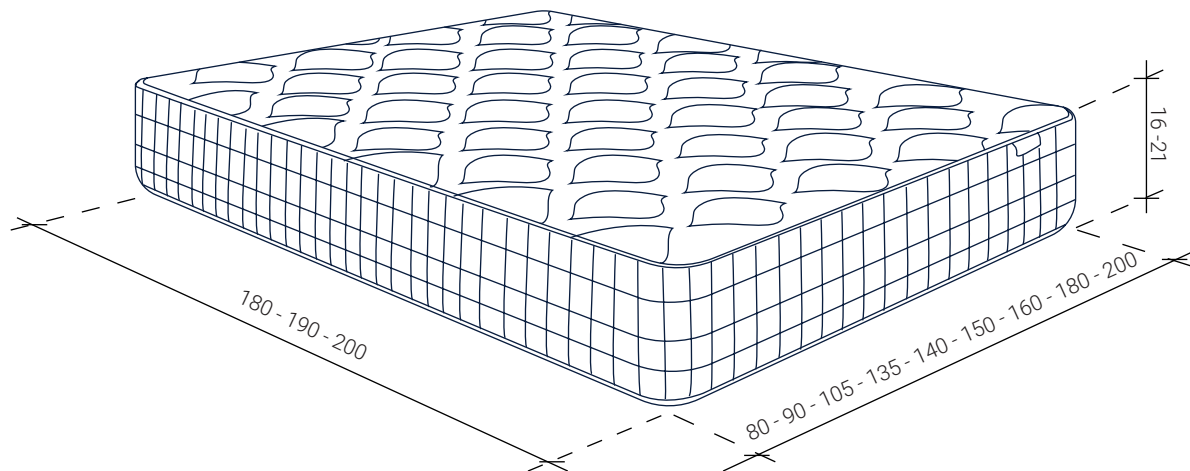

ALLGEMEINE MASSNAHMEN

* Abmessungen in cm