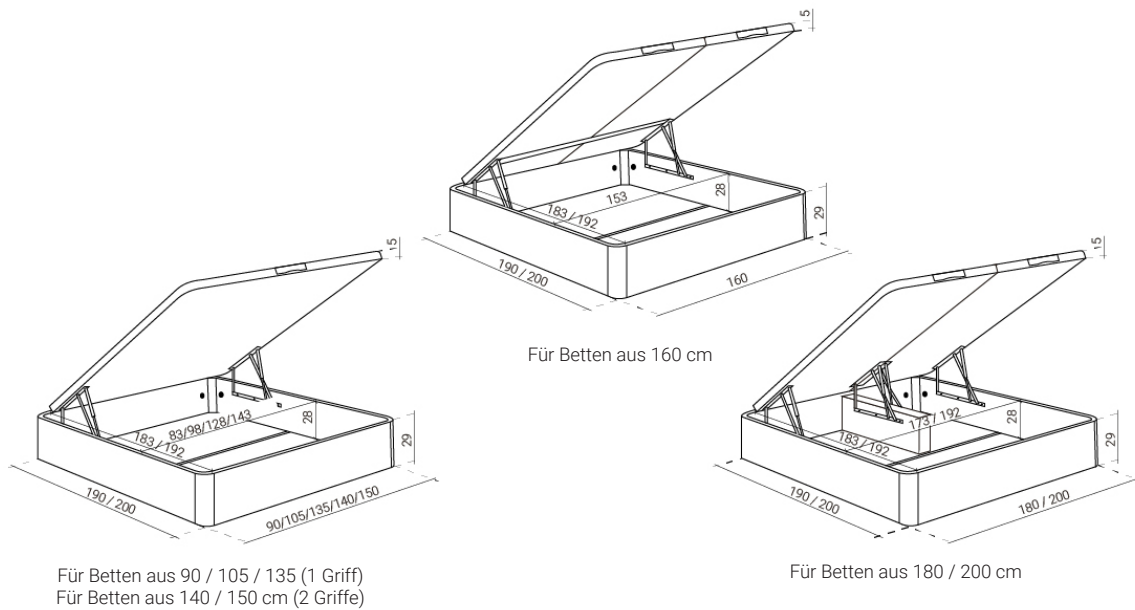

ALLGEMEINE MASSNAHMEN

* Abmessungen in cm

TECHNISCHE MERKMALE

Breite des Bettes 90 - 105 - 135 - 140 - 150 - 160 - 180 - 200	90 - 105 - 135 - 140 - 150 - 160 - 180 - 200 cm			
Tiefe	190 - 200 cm			
Höhe	34 cm			
Größe des Speicherplatzes	Bett aus 90 x 190	83 x 183 x 28 cm	Bett aus 90 x 200	83 x 195 x 28 cm
	Bett aus 105 x 190	98 x 183 x 28 cm	Bett aus 105 x 200	98 x 195 x 28 cm
	Bett aus 135 x 190	128 x 183 x 28 cm	Bett aus 135 x 200	128 x 195 x 28 cm
	Bett aus 140 x 190	133 x 183 x 28 cm	Bett aus 140 x 200	133 x 195 x 28 cm
	Bett aus 150 x 190	143 x 183 x 28 cm	Bett aus 150 x 200	143 x 195 x 28 cm
	Bett aus 160 x 190	153 x 183 x 28 cm	Bett aus 160 x 200	153 x 195 x 28 cm
	Bett aus 180 x 190	173 x 183 x 28 cm	Bett aus 180 x 200	173 x 195 x 28 cm
	Bett aus 200 x 190	193 x 183 x 28 cm	Bett aus 200 x 200	193 x 195 x 28 cm
Gewicht	Bett aus 90 x 190	55,6 kg	Bett aus 90 x 200	58,02 kg
	Bett aus 105 x 190	63,33 kg	Bett aus 105 x 200	66,16 kg
	Bett aus 135 x 190	78,8 kg	Bett aus 135 x 200	82,45 kg
	Bett aus 140 x 190	81,83 kg	Bett aus 140 x 200	85,16 kg
	Bett aus 150 x 190	86,55 kg	Bett aus 150 x 200	90,59 kg
	Bett aus 160 x 190	91,5 kg	Bett aus 160 x 200	96,02 kg
	Bett aus 180 x 190	102,01 kg	Bett aus 180 x 200	106,87 kg
	Bett aus 200 x 190	112,32 kg	Bett aus 200 x 200	117,73 kg
Maximale Belastung	Bett aus 90 a 105	100 kg		
	Bett aus 135 a 200	200 kg		
Toleranz bei der Messung	± 2 cm