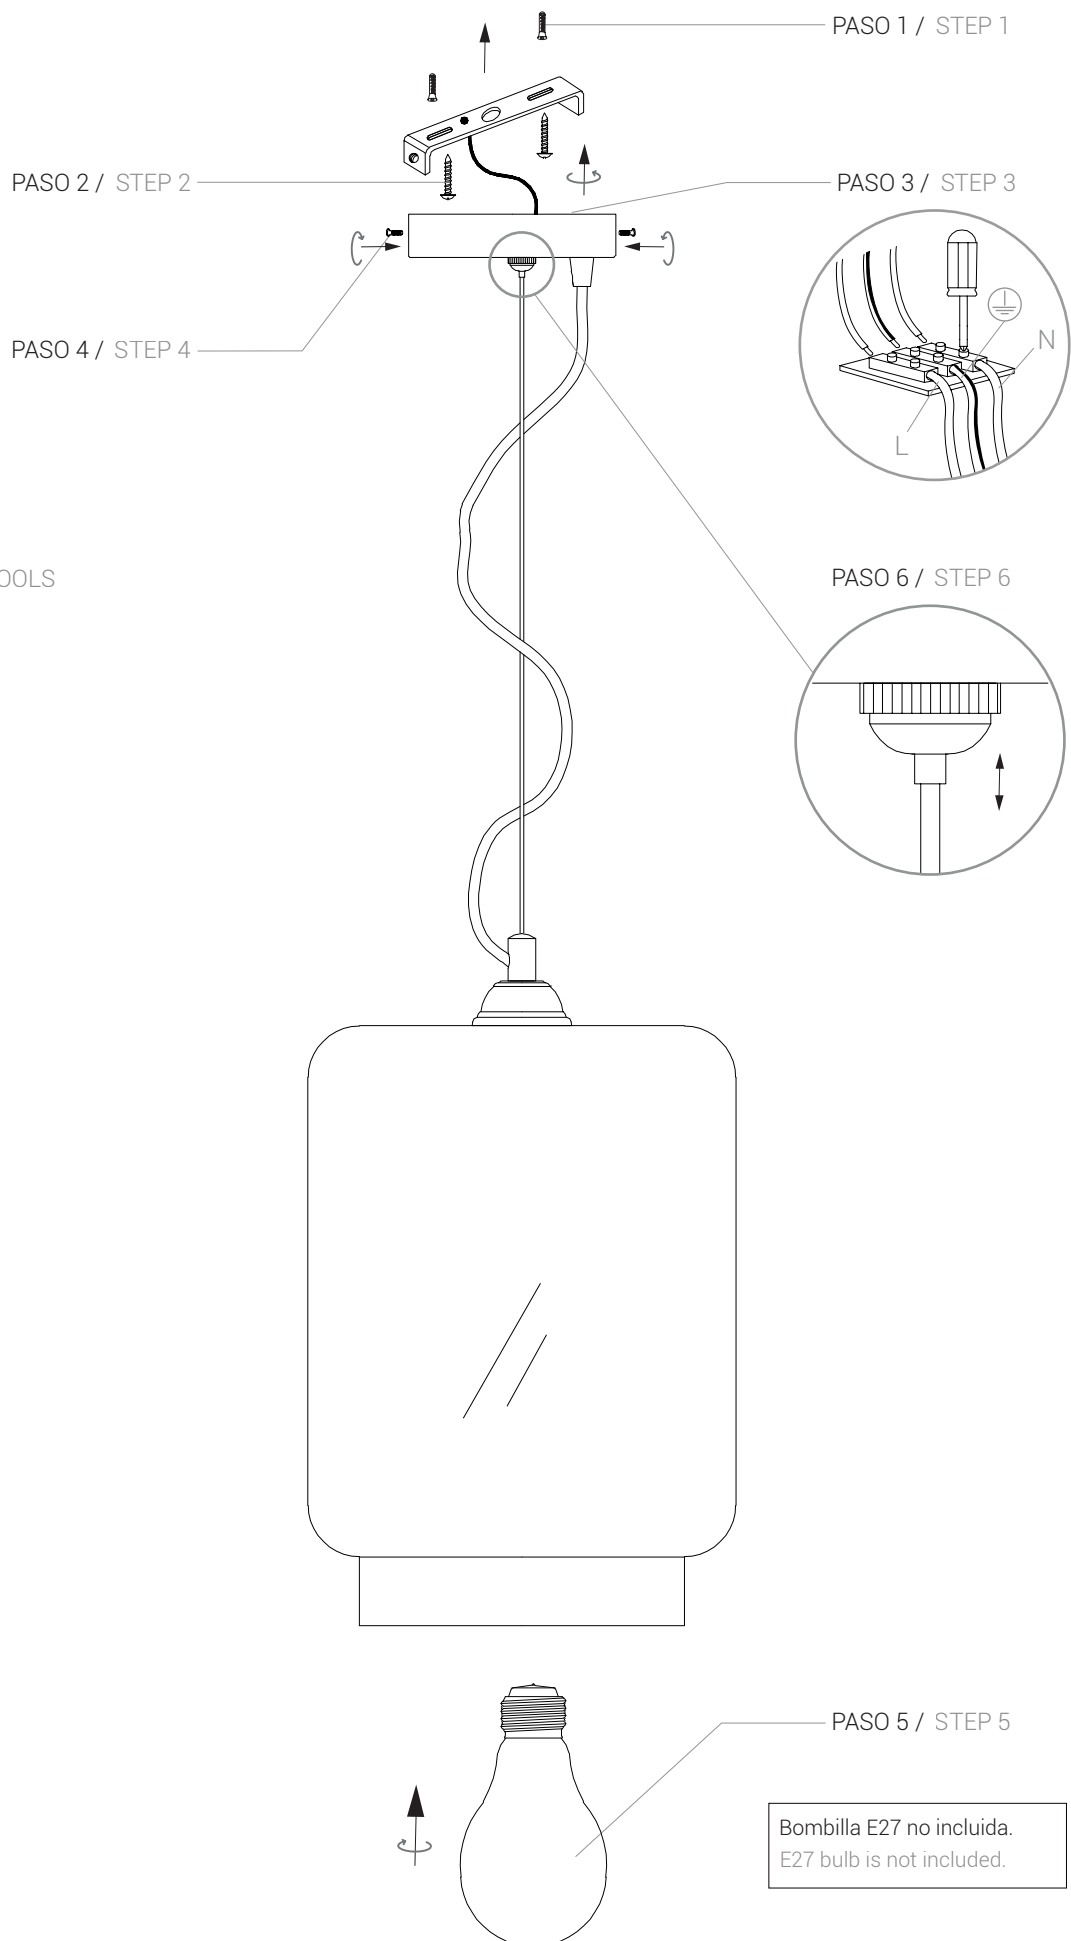

# KENAY

FULL LÁMPARA DE TECHO /  
FULL CEILING LAMP

KKH-0067

PIEZAS / PIECES

HERRAMIENTAS / TOOLS

Bombilla E27 no incluida.  
E27 bulb is not included.