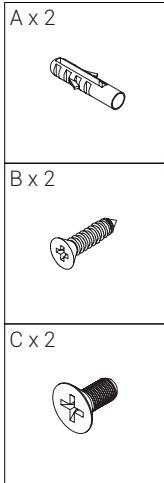

# KENAY

FULL LÁMPARA DE TECHO /  
FULL CEILING LAMP

KKH-0067

PIEZAS / PIECES

HERRAMIENTAS / TOOLS

Bombilla E27 no incluida.  
E27 bulb is not included.