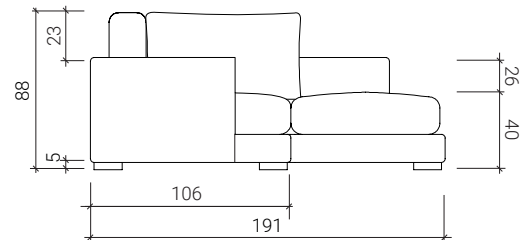

COMPOSITIONS

* The position of the chaise is indicated by looking at the front of the sofa.

* There is a tolerance of ± 2 cm per module.

ALLGEMEINE MASSNAHMEN

* Abmessungen in cm

DE

TECHNISCHE MERKMALE

STRUKTUR