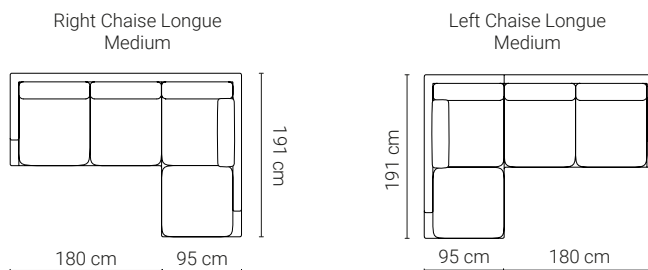

GENERAL MEASURES

* Dimensions in cm

EN

TECHNICAL CHARACTERISTICS

STRUCTURE

- Pine wood.
- Suspension: Elastic straps.

COMPOSITION

- Seats: 30 kg foam rubber. Silicone fibre padding.
- Upholstered in Enzo 10 fabric.
- Legs: Wood. Black finish.

COMPOSITIONS

* The position of the chaise is indicated by looking at the front of the sofa.

* There is a tolerance of ± 2 cm per module.

ALLGEMEINE MASSNAHMEN

* Abmessungen in cm

DE

TECHNISCHE MERKMALE

STRUKTUR