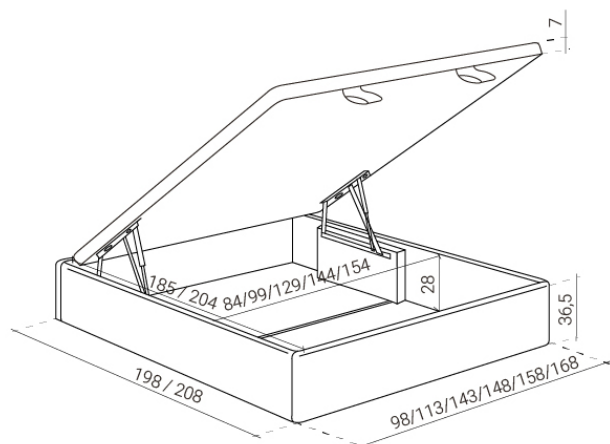

ALLGEMEINE MASSNAHMEN

* Abmessungen in cm

Für Betten aus 90 / 105 / 135 / 140 cm (1 Griff)
150 / 160 cm (2 Griffe)