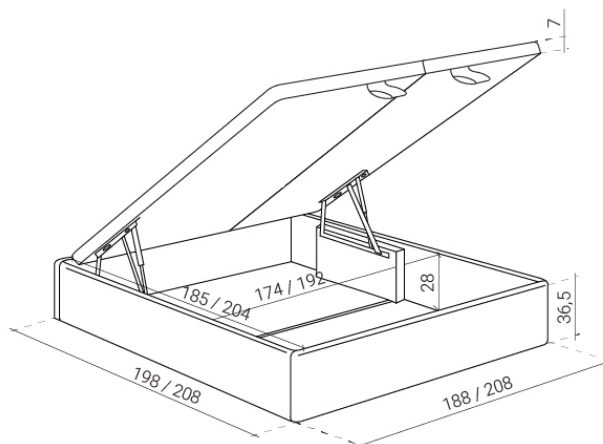

Für Betten aus 180 / 200 cm (2 Griffe)

cm

TECHNISCHE MERKMALE

Breite des Bettes 90 - 105 - 135 - 140 - 150 - 160 - 180 - 200	98 - 113 - 143 - 158 - 168 - 188 - 208 cm			
Tiefe	198 - 208 cm			
Höhe	36,5 cm			
Größe des Speicherplatzes	Bett aus 90 x 190	84 x 185 x 28 cm	Bett aus 90 x 200	84 x 195 x 28 cm
	Bett aus 105 x 190	99 x 185 x 28 cm	Bett aus 105 x 200	99 x 195 x 28 cm
	Bett aus 135 x 190	129 x 185 x 28 cm	Bett aus 135 x 200	129 x 195 x 28 cm
	Bett aus 140 x 190	134 x 185 x 28 cm	Bett aus 140 x 200	134 x 195 x 28 cm
	Bett aus 150 x 190	144 x 185 x 28 cm	Bett aus 150 x 200	144 x 195 x 28 cm
	Bett aus 160 x 190	154 x 185 x 28 cm	Bett aus 160 x 200	154 x 195 x 28 cm
	Bett aus 180 x 190	174 x 185 x 28 cm	Bett aus 180 x 200	174 x 195 x 28 cm
	Bett aus 200 x 190	192 x 185 x 28 cm	Bett aus 200 x 200	192 x 195 x 28 cm
Gewicht	Bett aus 90 x 190	69,5 kg	Bett aus 90 x 200	73,14 kg
	Bett aus 105 x 190	74,97 kg	Bett aus 105 x 200	78,90 kg
	Bett aus 135 x 190	85,91 kg	Bett aus 135 x 200	90,41 kg
	Bett aus 140 x 190	87,43 kg	Bett aus 140 x 200	92,33 kg
	Bett aus 150 x 190	91,3 kg	Bett aus 150 x 200	96,17 kg
	Bett aus 160 x 190	95,02 kg	Bett aus 160 x 200	100,00 kg
	Bett aus 180 x 190	165,6 kg	Bett aus 180 x 200	200,67 kg
	Bett aus 200 x 190	203 kg	Bett aus 200 x 200	209,40 kg
Maximale Belastung	Bett aus 90 a 105	100 kg		
	Bett aus 135 a 200	200 kg		
Toleranz bei der Messung	± 2 cm