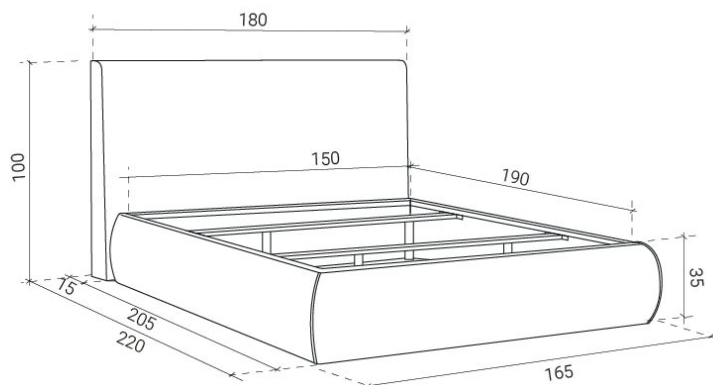

ALLGEMEINE MASSNAHMEN

* Abmessungen in cm

TECHNISCHE MERKMALE

Breite des Bettes 150 - 180	180 - 215 cm	
Tiefe	220 - 230 cm	
Höhe	100 cm	
Abmessung des Matratzenlochs	Bett aus 150 x 190	150 x 190 cm
	Bett aus 180 x 200	180 x 200 cm
Gewicht	Bett aus 150 x 190	76 kg
	Bett aus 180 x 200	80 kg
Maximale Belastung	Bett aus 150 x 190	350 kg
	Bett aus 180 x 200	350 kg
Toleranz bei der Messung	± 2 cm	
Verfügbare Oberflächen	· Osaka 8 beige · Osaka 5 grau	

TRANSPORT UND MONTAGE

Anzahl der Pakete	3
Montage erforderlich	Ja
Schwierigkeit der Montage	Mittel
Manipulation	2 Menschen
Kann mit dem Aufzug transportiert werden (95 x 120 x 210H cm)	Ja

Bett aus 150 x 190

PAKETE	ABMESSUNGEN	Gewicht
Paket 1: Kopfteil	185 x 105 x 12 cm	19 kg
Paket 2: Beschläge	180 x 15 x 17 cm	7 kg
Paket 3: Balken und Trittbretter	215 x 25 x 37 cm	50 kg

Bett aus 180 x 200

PAKETE	ABMESSUNGEN	Gewicht
Paket 1: Kopfteil	215 x 105 x 12 cm	19 kg
Paket 2: Beschläge	200 x 15 x 17 cm	7 kg
Paket 3: Balken und Trittbretter	225 x 40 x 37 cm	54 kg