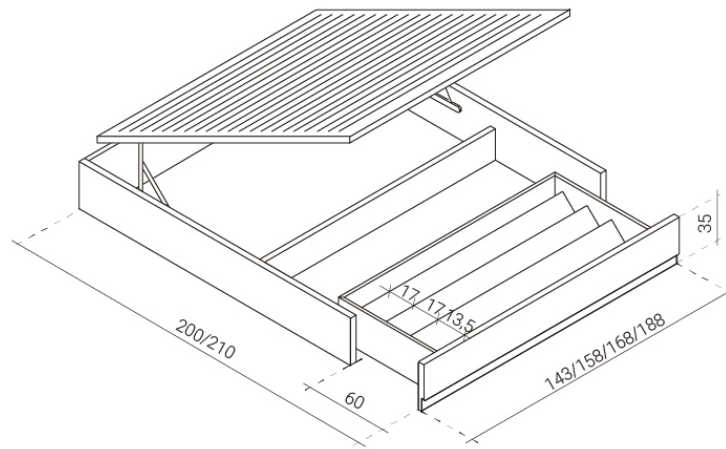

ALLGEMEINE MASSNAHMEN

* Abmessungen in cm

Für Betten aus 135 / 150 / 160 / 180 cm

TECHNISCHE MERKMALE

Breite des Bettes 135 - 150 - 160 -180	143 - 158 - 168 - 188 cm	
Tiefe des Bettes 190 - 200	200 - 210 cm	
Höhe	35 cm	
Größe des Speicherplatzes	Bett aus 135 x 190	137 x 130 x 33 cm
	Bett aus 150 x 190	153 x 130 x 33 cm
	Bett aus 160 x 190	163 x 130 x 33 cm
	Bett aus 180 x 190	182 x 130 x 33 cm
	Bett aus 135 x 200	137 x 139 x 33 cm
	Bett aus 150 x 200	153 x 139 x 33 cm
	Bett aus 160 x 200	163 x 139 x 33 cm
	Bett aus 180 x 200	182 x 139 x 33 cm
Gewicht	Bett aus 135 x 190	129 kg
	Bett aus 150 x 190	135 kg
	Bett aus 160 x 190	139 kg
	Bett aus 180 x 190	144 kg
	Bett aus 135 x 200	133 kg
	Bett aus 150 x 200	139 kg
	Bett aus 160 x 200	143 kg
	Bett aus 180 x 200	148 kg
Maximale Belastung	250 kg	
Toleranz bei der Messung	± 2 cm